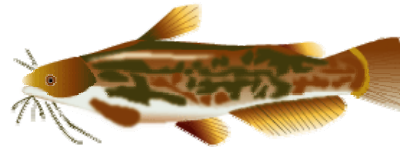

Fish Description List

**American Eel**  
*Anguilla rostrata*  
Eels can grow over 4 feet  
Males up to 12 to 14 inches

**Black Crappie** (a.k.a. Calico Bass)  
*Pomoxis nigromaculatus*  
8 to 12 inches

**Bluegill**  
*Lepomis macrochirus*  
5 to 7 inches, up to 12 inches

**Brown Bullhead**  
*Ameiurus nebulosus*  
Speckled Catfish  
8 to 14 inches

**Brown Trout**  
*Salmo trutta*  
8 to 18 inches, up to 45 inches

**Black Crappie** (a.k.a. Calico Bass)  
*Pomoxis nigromaculatus*