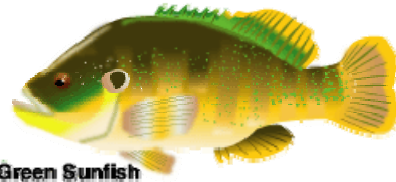

**Brown Bullhead**  
*Ameiurus nebulosus*  
Speckled Catfish  
8 to 14 inches

**Brown Trout**  
*Salmo trutta*  
8 to 18 inches, up to 45 inches

**Black Crappie** (a.k.a. Calico Bass)  
*Pomoxis nigromaculatus*

**Common Carp**  
*Cyprinus carpio*  
Length: 15 to 22 inches

**Chain Pickerel**  
*Esox niger*  
12 inches up to 19 inches

**Channel Catfish**  
*Ictalurus punctatus*  
up to 29 inches

**Creek Chubsucker**  
*Sisorotilus alemurinus*  
9 inches up to 14 inches

**Fallfish**  
*Semotilus atroparalis*  
12 inches or greater

**Green Sunfish**  
*Lepomis cyanellus*  
4 to 6 inches

**Largemouth Bass**  
*Micropterus salmoides*  
10 to 16 inches

**Longnose Sucker**  
*Catostomus catostomus*  
12 to 15 inches