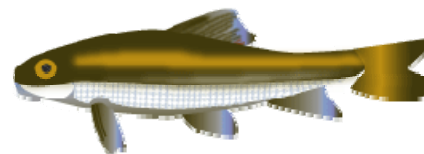

Fish Description List

**American Eel**  
*Anguilla rostrata*  
Eels can grow over 4 feet  
Males up to 12 to 14 inches

**Black Crappie** (a.k.a. Calico Bass)  
*Pomoxis nigromaculatus*  
8 to 12 inches

**Bluegill**  
*Lepomis macrochirus*  
5 to 7 inches, up to 12 inches

**Brown Bullhead**  
*Ameiurus nebulosus*  
Speckled Catfish  
8 to 14 inches

**Brown Trout**  
*Salmo trutta*  
8 to 18 inches, up to 45 inches

**Black Crappie** (a.k.a. Calico Bass)  
*Pomoxis nigromaculatus*

**Common Carp**  
*Cyprinus carpio*  
Length: 15 to 22 inches

**Chain Pickerel**  
*Esox niger*  
12 inches up to 19 inches

**Channel Catfish**  
*Ictalurus punctatus*  
up to 29 inches

**Creek Chubsucker**  
*Sisorotilus alemurinus*  
9 inches up to 14 inches