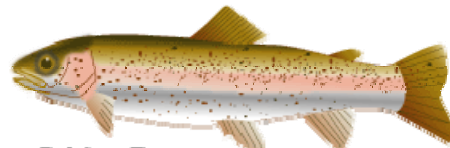

**Brown Bullhead**  
*Ameiurus nebulosus*  
Speckled Catfish  
8 to 14 inches

**Brown Trout**  
*Salmo trutta*  
8 to 18 inches, up to 45 inches

**Black Crappie** (a.k.a. Calico Bass)  
*Pomoxis nigromaculatus*

**Common Carp**  
*Cyprinus carpio*  
Length: 15 to 22 inches

**Chain Pickerel**  
*Esox niger*  
12 inches up to 19 inches

**Channel Catfish**  
*Ictalurus punctatus*  
up to 29 inches

**Creek Chubsucker**  
*Sisorotilus alemurinus*  
9 inches up to 14 inches

**Fallfish**  
*Semotilus atroparalis*  
12 inches or greater

**Green Sunfish**  
*Lepomis cyanellus*  
4 to 6 inches

**Largemouth Bass**  
*Micropterus salmoides*  
10 to 16 inches

**Longnose Sucker**  
*Catostomus catostomus*  
12 to 15 inches

**PDF**

**Pumpkinseed**  
*Lepomis gibbosus*  
4 to 5 inches

**Rainbow Trout**  
*Oncorhynchus mykiss*  
Steelhead  
12 to 15 inches

**Smallmouth Bass**  
*Micropterus dolomieu*  
8 to 12 inches

**White Catfish**  
*Ameiurus catus*  
14 to 20 inches