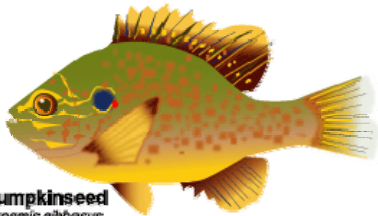

**Brown Bullhead**  
*Ameiurus nebulosus*  
Speckled Catfish  
8 to 14 inches

**Brown Trout**  
*Salmo trutta*  
8 to 18 inches, up to 45 inches

**Black Crappie** (a.k.a. Calico Bass)  
*Pomoxis nigromaculatus*

**Common Carp**  
*Cyprinus carpio*  
Length: 15 to 22 inches

**Chain Pickerel**  
*Esox niger*  
12 inches up to 19 inches

**Channel Catfish**  
*Ictalurus punctatus*  
up to 29 inches

**Creek Chubsucker**  
*Sisorotilus alemurinus*  
9 inches up to 14 inches

**Fallfish**  
*Semotilus atroparalis*  
12 inches or greater

**Green Sunfish**  
*Lepomis cyanellus*  
4 to 6 inches

**Largemouth Bass**  
*Micropterus salmoides*  
10 to 16 inches

**Longnose Sucker**  
*Catostomus catostomus*  
12 to 15 inches

**PDF**

**Pumpkinseed**  
*Lepomis gibbosus*  
4 to 5 inches

**Rainbow Trout**  
*Oncorhynchus mykiss*  
Steelhead  
12 to 15 inches

**Smallmouth Bass**  
*Micropterus dolomieu*  
8 to 12 inches

**White Catfish**  
*Ameiurus catus*  
14 to 20 inches