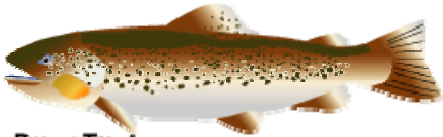

Fish Description List

**American Eel**  
*Anguilla rostrata*  
Eels can grow over 4 feet  
Males up to 12 to 14 inches

**Black Crappie** (a.k.a. Calico Bass)  
*Pomoxis nigromaculatus*  
8 to 12 inches

**Bluegill**  
*Lepomis macrochirus*  
5 to 7 inches, up to 12 inches

**Brown Bullhead**  
*Ameiurus nebulosus*  
Speckled Catfish  
8 to 14 inches

**Brown Trout**  
*Salmo trutta*  
8 to 18 inches, up to 45 inches

**Black Crappie** (a.k.a. Calico Bass)  
*Pomoxis nigromaculatus*