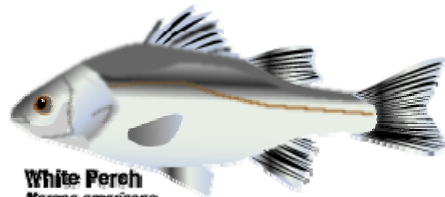

**PDF**

**Pumpkinseed**  
*Lepomis gibbosus*  
4 to 5 inches

**Rainbow Trout**  
*Oncorhynchus mykiss*  
Steelhead  
12 to 15 inches

**Smallmouth Bass**  
*Micropterus dolomieu*  
8 to 12 inches

**White Catfish**  
*Ameiurus catus*  
14 to 20 inches

**Yellow Bullhead**  
*Ameiurus natalis*  
8 to 12 inches

**White Perch**  
*Morone americana*  
6 to 10 inches

**Yellow Perch**  
*Perca flavescens*  
8 to 12 inches

**White Sucker**  
*Catostomus commersoni*  
less than 2 feet up to 30 inches