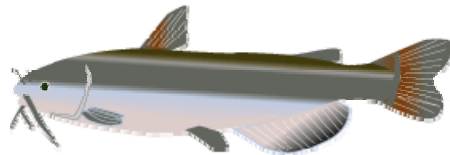

**PDF**

**Pumpkinseed**  
*Lepomis gibbosus*  
4 to 5 inches

**Rainbow Trout**  
*Oncorhynchus mykiss*  
Steelhead  
12 to 15 inches

**Smallmouth Bass**  
*Micropterus dolomieu*  
8 to 12 inches

**White Catfish**  
*Ameiurus catus*  
14 to 20 inches

**Yellow Bullhead**  
*Ameiurus natalis*  
8 to 12 inches

**White Perch**  
*Morone americana*  
6 to 10 inches

**Yellow Perch**  
*Perca flavescens*  
8 to 12 inches

**White Sucker**  
*Catostomus commersoni*  
less than 2 feet up to 30 inches