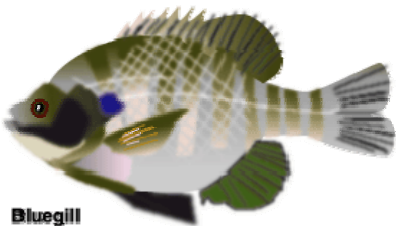

Fish Description List

**American Eel**  
*Anguilla rostrata*  
Eels can grow over 4 feet  
Males up to 12 to 14 inches

**Black Crappie** (a.k.a. Calico Bass)  
*Pomoxis nigromaculatus*  
8 to 12 inches

**Bluegill**  
*Lepomis macrochirus*  
5 to 7 inches, up to 12 inches

**Brown Bullhead**  
*Ameiurus nebulosus*  
Speckled Catfish  
8 to 14 inches

**Brown Trout**  
*Salmo trutta*  
8 to 18 inches, up to 45 inches

**Black Crappie** (a.k.a. Calico Bass)  
*Pomoxis nigromaculatus*