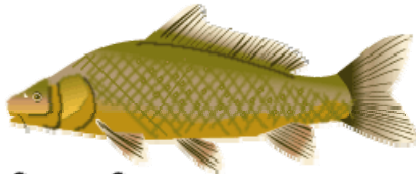

Fish Description List

**American Eel**  
*Anguilla rostrata*  
Eels can grow over 4 feet  
Males up to 12 to 14 inches

**Black Crappie** (a.k.a. Calico Bass)  
*Pomoxis nigromaculatus*  
8 to 12 inches

**Bluegill**  
*Lepomis macrochirus*  
5 to 7 inches, up to 12 inches

**Brown Bullhead**  
*Ameiurus nebulosus*  
Speckled Catfish  
8 to 14 inches

**Brown Trout**  
*Salmo trutta*  
8 to 18 inches, up to 45 inches

**Black Crappie** (a.k.a. Calico Bass)  
*Pomoxis nigromaculatus*