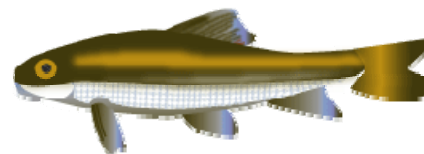

Fish Description List

**American Eel**  
*Anguilla rostrata*  
Eels can grow over 4 feet  
Males up to 12 to 14 inches

**Black Crappie** (a.k.a. Calico Bass)  
*Pomoxis nigromaculatus*  
8 to 12 inches

**Bluegill**  
*Lepomis macrochirus*  
5 to 7 inches, up to 12 inches

**Brown Bullhead**  
*Ameiurus nebulosus*  
Speckled Catfish  
8 to 14 inches

**Brown Trout**  
*Salmo trutta*  
Up to 18 inches, up to 45 inches

**Black Crappie** (a.k.a. Calico Bass)  
*Pomoxis nigromaculatus*

**Common Carp**  
*Cyprinus carpio*  
Length: 15 to 22 inches

**Chain Pickerel**  
*Esox niger*  
12 inches up to 19 inches

**Channel Catfish**  
*Ictalurus punctatus*  
Up to 29 inches

**Creek Chubsucker**  
*Sisorinae alburninella*  
9 inches up to 14 inches