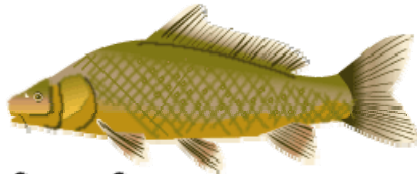

Fish Description List

**American Eel**  
*Anguilla rostrata*  
Eels can grow over 4 feet  
Males up to 12 to 14 inches

**Black Crappie** (a.k.a. Calico Bass)  
*Pomoxis nigromaculatus*  
8 to 12 inches

**Bluegill**  
*Lepomis macrochirus*  
5 to 7 inches, up to 12 inches

**Brown Bullhead**  
*Ameiurus nebulosus*  
Speckled Catfish  
8 to 14 inches

**Brown Trout**  
*Salmo trutta*  
Up to 18 inches, up to 45 inches

**Black Crappie** (a.k.a. Calico Bass)  
*Pomoxis nigromaculatus*