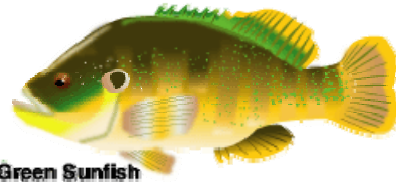

**Brown Bullhead**  
*Ameiurus nebulosus*  
Speckled Catfish  
8 to 14 inches

**Brown Trout**  
*Salmo trutta*  
Up to 18 inches, up to 45 inches

**Black Crappie** (a.k.a. Calico Bass)  
*Pomoxis nigromaculatus*

**Common Carp**  
*Cyprinus carpio*  
Length: 15 to 22 inches

**Chain Pickerel**  
*Esox niger*  
12 inches up to 19 inches

**Channel Catfish**  
*Ictalurus punctatus*  
Up to 29 inches

**Creek Chubsucker**  
*Sisorinae alburninella*  
9 inches up to 14 inches

**Fallfish**  
*Semotilus atroparalis*  
12 inches or greater

**Green Sunfish**  
*Lepomis cyanellus*  
4 to 6 inches

**Largemouth Bass**  
*Micropterus salmoides*  
10 to 16 inches

**Longnose Sucker**  
*Catostomus commersoni*  
12 to 15 inches