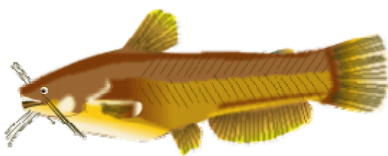

**Fallfish**  
*Semotilus atroparalis*  
12 inches or greater

**Green Sunfish**  
*Lepomis cyanellus*  
4 to 6 inches

**Largemouth Bass**  
*Micropterus salmoides*  
10 to 16 inches

**Longnose Sucker**  
*Catostomus commersoni*  
12 to 15 inches

**PDF**

**Pumpkinseed**  
*Lepomis gibbosus*  
4 to 5 inches

**Rainbow Trout**  
*Oncorhynchus mykiss*  
Steelhead  
12 to 15 inches

**Smallmouth Bass**  
*Micropterus dolomieu*  
8 to 12 inches

**White Catfish**  
*Ameiurus catus*  
14 to 20 inches

**Yellow Bullhead**  
*Ameiurus natalis*  
8 to 12 inches

**White Perch**  
*Morone americana*  
6 to 10 inches

**Yellow Perch**  
*Perca flavescens*  
8 to 12 inches

**White Sucker**  
*Catostomus commersoni*  
less than 2 feet up to 30 inches