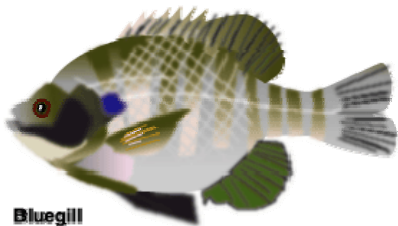

Fish Description List

**American Eel**  
*Anguilla rostrata*  
Eels can grow over 4 feet  
Males up to 12 to 14 inches

**Black Crappie** (a.k.a. Calico Bass)  
*Pomoxis nigromaculatus*  
8 to 12 inches

**Bluegill**  
*Lepomis macrochirus*  
5 to 7 inches, up to 12 inches

**Brown Bullhead**  
*Ameiurus nebulosus*  
Speckled Catfish  
8 to 14 inches

**Brown Trout**  
*Salmo trutta*  
Up to 18 inches, up to 45 inches

**Black Crappie** (a.k.a. Calico Bass)  
*Pomoxis nigromaculatus*