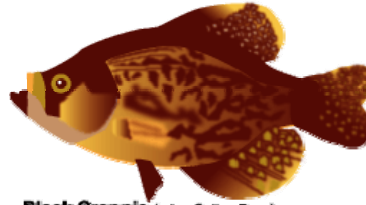

Fish Description List

**American Eel**  
*Anguilla rostrata*  
Eels can grow over 4 feet  
Males up to 12 to 14 inches

**Black Crappie** (a.k.a. Calico Bass)  
*Pomoxis nigromaculatus*  
8 to 12 inches

**Bluegill**  
*Lepomis macrochirus*  
5 to 7 inches, up to 12 inches

**Brown Bullhead**  
*Ameiurus nebulosus*  
Speckled Catfish  
8 to 14 inches

**Brown Trout**  
*Salmo trutta*  
Up to 18 inches, up to 45 inches

**Black Crappie** (a.k.a. Calico Bass)  
*Pomoxis nigromaculatus*