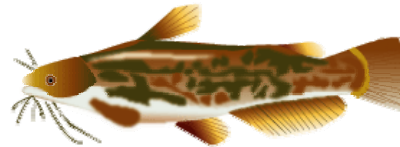

Fish Description List

**American Eel**  
*Anguilla rostrata*  
Eels can grow over 4 feet  
Males up to 12 to 14 inches

**Black Crappie** (a.k.a. Calico Bass)  
*Pomoxis nigromaculatus*  
8 to 12 inches

**Bluegill**  
*Lepomis macrochirus*  
5 to 7 inches, up to 12 inches

**Brown Bullhead**  
*Ameiurus nebulosus*  
Speckled Catfish  
8 to 14 inches

**Brown Trout**  
*Salmo trutta*  
Up to 18 inches, up to 45 inches

**Black Crappie** (a.k.a. Calico Bass)  
*Pomoxis nigromaculatus*