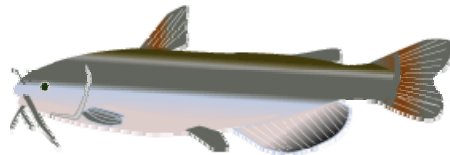

**Fallfish**  
*Semotilus atroparalis*  
12 inches or greater

**Green Sunfish**  
*Lepomis cyanellus*  
4 to 6 inches

**Largemouth Bass**  
*Micropterus salmoides*  
10 to 16 inches

**Longnose Sucker**  
*Catostomus commersoni*  
12 to 15 inches

**PDF**

**Pumpkinseed**  
*Lepomis gibbosus*  
4 to 5 inches

**Rainbow Trout**  
*Oncorhynchus mykiss*  
Steelhead  
12 to 15 inches

**Smallmouth Bass**  
*Micropterus dolomieu*  
8 to 12 inches

**White Catfish**  
*Ameiurus catus*  
14 to 20 inches

**Yellow Bullhead**  
*Ameiurus natalis*  
8 to 12 inches

**White Perch**  
*Morone americana*  
6 to 10 inches

**Yellow Perch**  
*Perca flavescens*  
8 to 12 inches

**White Sucker**  
*Catostomus commersoni*  
less than 2 feet up to 30 inches