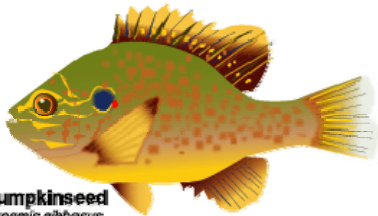

**Brown Bullhead**  
*Ameiurus nebulosus*  
Speckled Catfish  
8 to 14 inches

**Brown Trout**  
*Salmo trutta*  
Up to 18 inches, up to 45 inches

**Black Crappie** (a.k.a. Calico Bass)  
*Pomoxis nigromaculatus*

**Common Carp**  
*Cyprinus carpio*  
Length: 15 to 22 inches

**Chain Pickerel**  
*Esox niger*  
12 inches up to 19 inches

**Channel Catfish**  
*Ictalurus punctatus*  
Up to 29 inches

**Creek Chubsucker**  
*Sisorinae alburninella*  
9 inches up to 14 inches

**Fallfish**  
*Semotilus atroparalis*  
12 inches or greater

**Green Sunfish**  
*Lepomis cyanellus*  
4 to 6 inches

**Largemouth Bass**  
*Micropterus salmoides*  
10 to 16 inches

**Longnose Sucker**  
*Catostomus commersoni*  
12 to 15 inches

**PDF**

**Pumpkinseed**  
*Lepomis gibbosus*  
4 to 5 inches

**Rainbow Trout**  
*Oncorhynchus mykiss*  
Steelhead  
12 to 15 inches

**Smallmouth Bass**  
*Micropterus dolomieu*  
8 to 12 inches

**White Catfish**  
*Ameiurus catus*  
14 to 20 inches