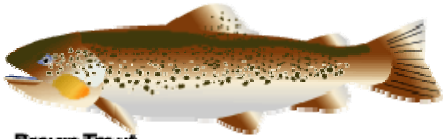

Fish Description List

**American Eel**  
*Anguilla rostrata*  
Eels can grow over 4 feet  
Males up to 12 to 14 inches

**Black Crappie** (a.k.a. Calico Bass)  
*Pomoxis nigromaculatus*  
8 to 12 inches

**Bluegill**  
*Lepomis macrochirus*  
5 to 7 inches, up to 12 inches

**Brown Bullhead**  
*Ameiurus nebulosus*  
Speckled Catfish  
8 to 14 inches

**Brown Trout**  
*Salmo trutta*  
Up to 18 inches, up to 45 inches

**Black Crappie** (a.k.a. Calico Bass)  
*Pomoxis nigromaculatus*